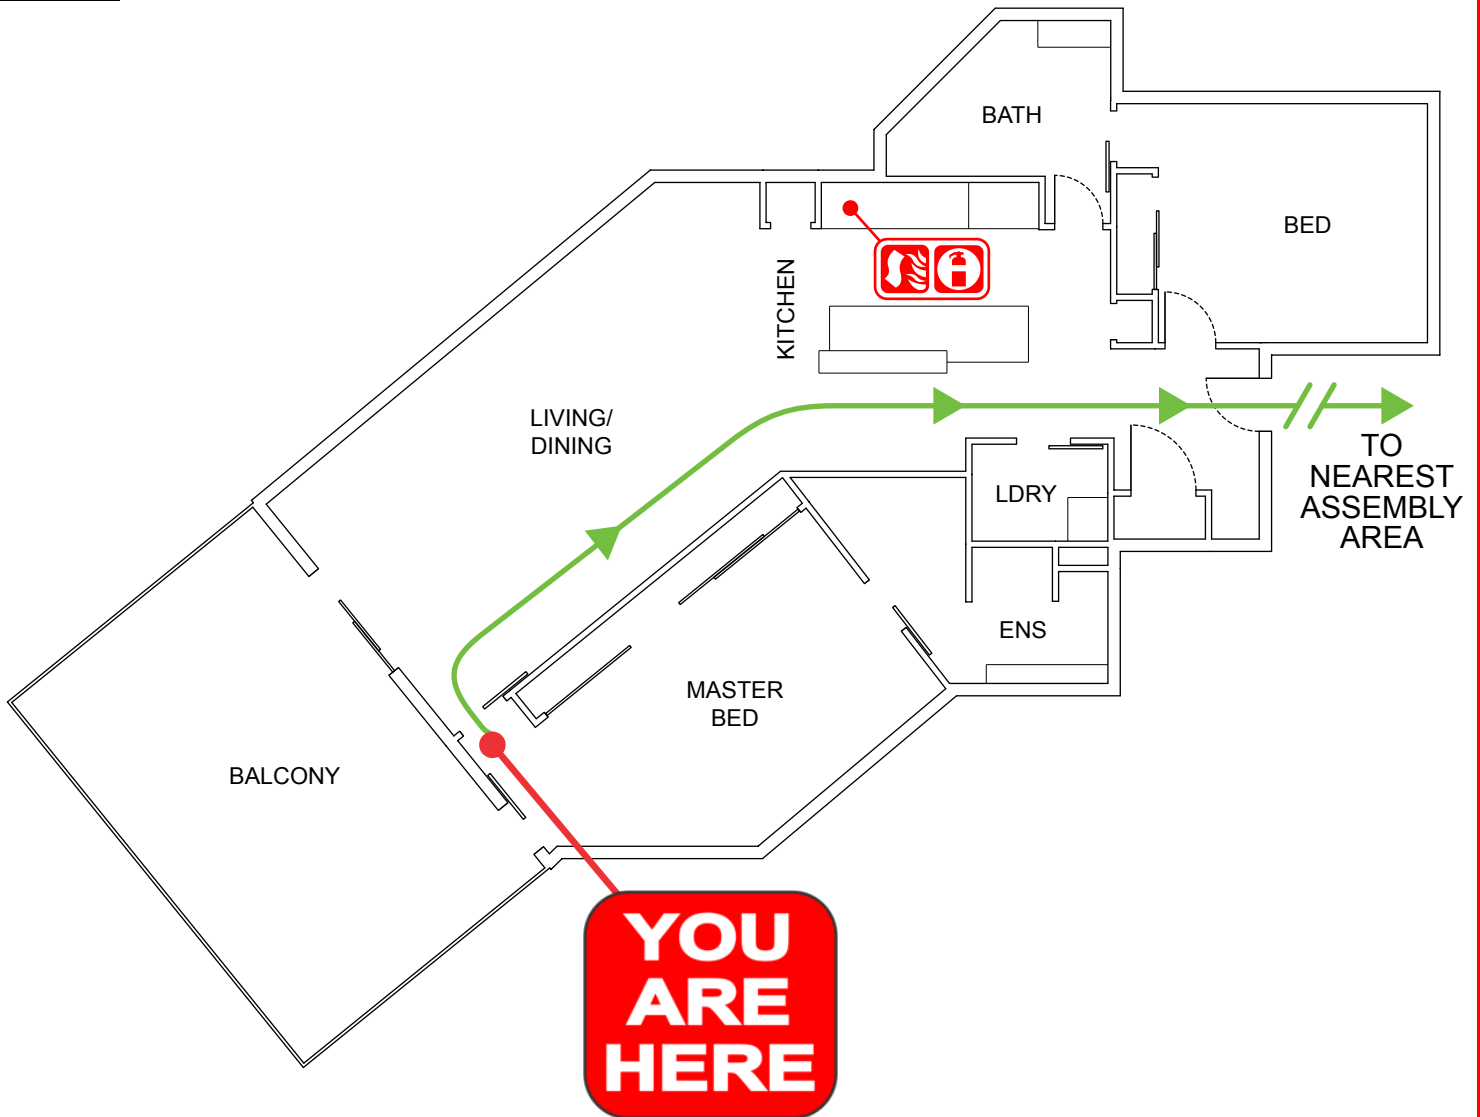

EVACUATION DIAGRAM

UNIT 37/685 CASUARINA WAY, CASUARINA NSW 2487

EMERGENCY EVACUATION PROCEDURE IN CASE OF FIRE OR OTHER EMERGENCY

emergencyplus

Save the app that
could save your life

triplezero.gov.au

- If you see SMOKE, FLAMES or hear the SMOKE ALARM, alert other occupants immediately.
- If safe, close any windows and doors to confine the fire.
- Leave to the nearest **EXIT** and proceed to the assembly area.
- TELEPHONE **000** and notify the Emergency Services.
- Do not re-enter the building until you are told it is safe to do so by the Emergency Services.

UNIT 37

LEGEND

**AUSTRALIAN
FIRE PROTECTION**

Austfirepro.com.au - 1300 80 FIRE

Preparing People For Emergencies