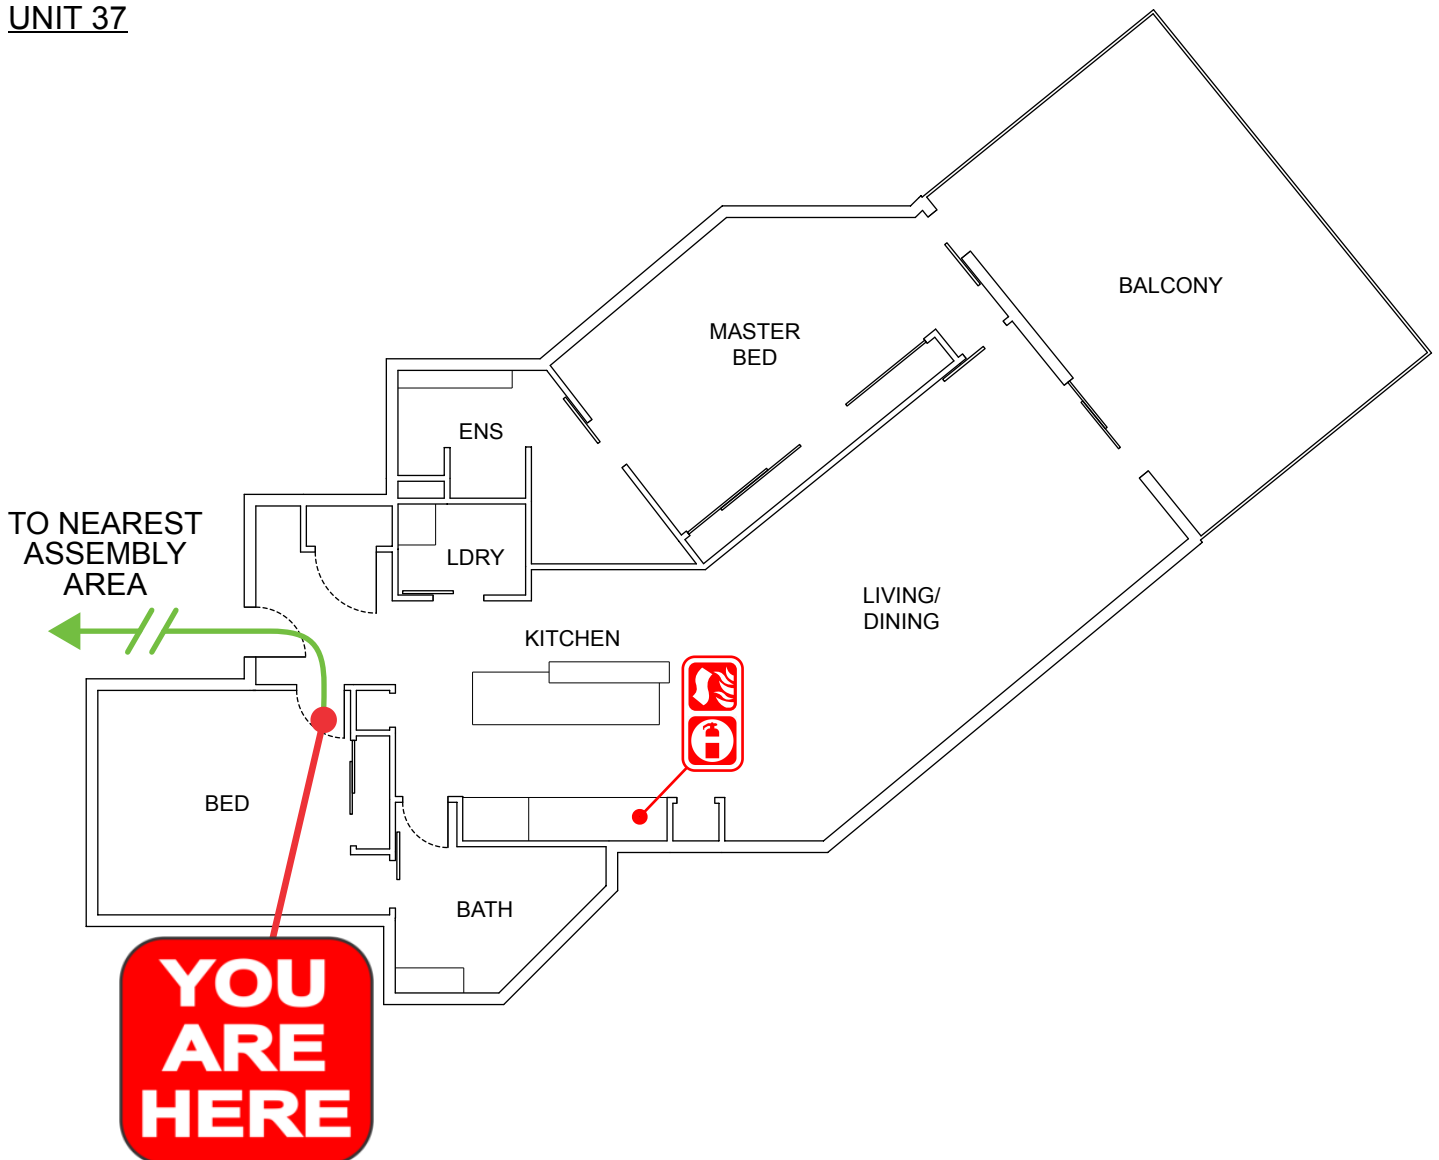

EVACUATION DIAGRAM

UNIT 37/685 CASUARINA WAY, CASUARINA NSW 2487

EMERGENCY EVACUATION PROCEDURE IN CASE OF FIRE OR OTHER EMERGENCY

emergencyplus

Save the app that
could save your life

triplezero.gov.au

- If you see SMOKE, FLAMES or hear the SMOKE ALARM, alert other occupants immediately.
- If safe, close any windows and doors to confine the fire.
- Leave to the nearest **EXIT** and proceed to the assembly area.
- TELEPHONE **000** and notify the Emergency Services.
- Do not re-enter the building until you are told it is safe to do so by the Emergency Services.

UNIT 37

LEGEND

Dry Chemical
Powder

Fire
Blanket

Evacuation
Path

**AUSTRALIAN
FIRE PROTECTION**

Austfirepro.com.au - 1300 80 FIRE

Preparing People For Emergencies